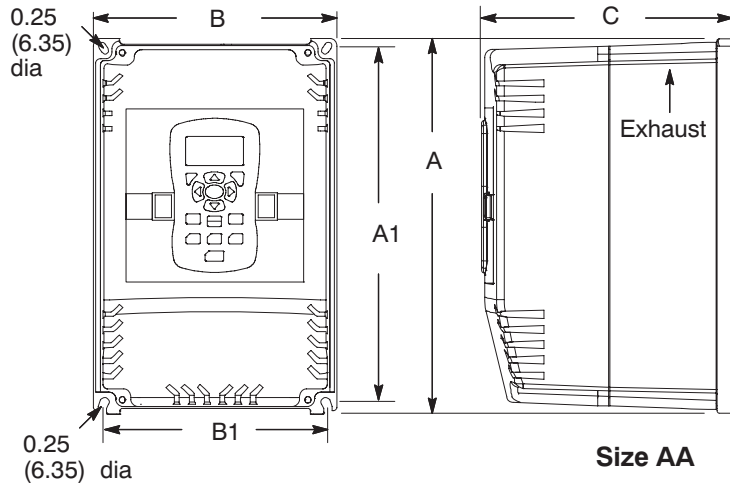

Size AA Controls

Size # Holes
AA 4

Diameter inches (mm)
0.6 (15)

Size	Dimensions inches(mm)				
	Outside			Mounting	
	Height (A)	Width (B)	Depth (C)	Height (A1)	Width (B1)
AA	12.27 (311)	7.97 (202)	8.21 (208)	11.75 (298)	7.38 (187)