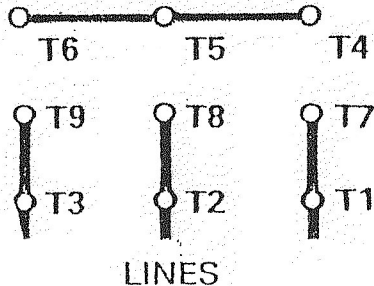

Series Star 460 V.

230 V. Parallel Star

To reverse rotation . . . interchange any 2 lines