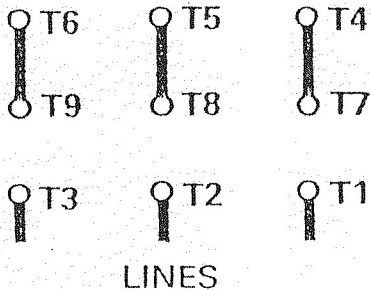

Series Star 460 V.

230 V. Parallel Star

To reverse rotation . . . interchange any 2 lines